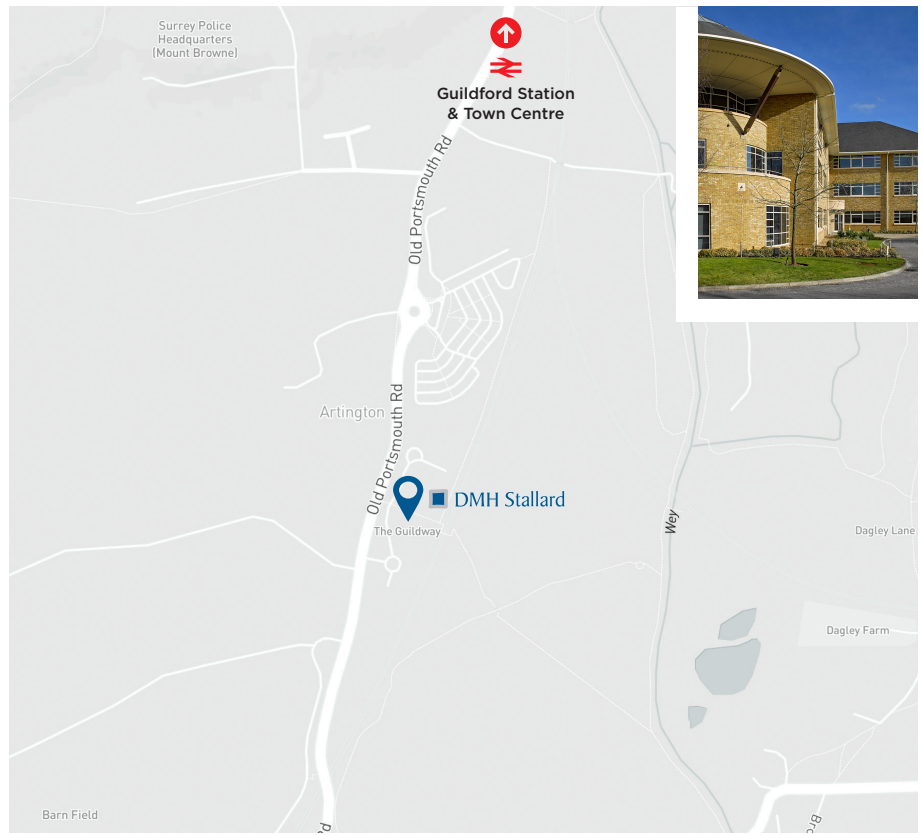

How to find us

Guildford Office

1st Floor Wonersh House
The Guildway
Old Portsmouth Road
Guildford
GU3 1LR

Tel: 01483 302345
Fax: 01483 301339
DX: 146540 Guildford 8

Directions

If travelling by train, Guildford is approximately 30 minutes from London Waterloo station. To get to our Guildford office, please either catch the Park & Ride number 200 bus (every 10-12 minutes) or a taxi from outside the station. The journey will take around 10 minutes.

If travelling by car, please park in one of the 'DMH Stallard Visitor' spaces, located opposite the entrance of Wonersh House.

Why we're different

DMH Stallard is different from the law firms you might be used to. We focus totally on delivering results for our clients. To put it simply, our clients enjoy sensible pricing and Partner led projects. Our philosophy is based on investing time to develop genuine partnerships with our clients and we now work with some of the most successful organisations in the country.

Services for Individuals

- Employment and Work
- Family and Relationships
- Personal Injury
- Planning
- Private Client
- Residential Property

Business services

- Banking and Finance
- Commercial
- Commercial Dispute Resolution and Litigation
- Construction
- Corporate
- Debt and Leasehold Recovery
- Employment
- Intellectual Property
- Planning and Environment
- Real Estate
- Restructuring and Insolvency

Sectors

- Banks and Financial Institutions
- Charities
- Creative Industries
- Education
- Entrepreneurs and Family Business
- Manufacturing
- Professional Services
- Public Sector
- Retail
- Registered Providers of Social Housing
- Technology, Media and Telecoms
- Utilities